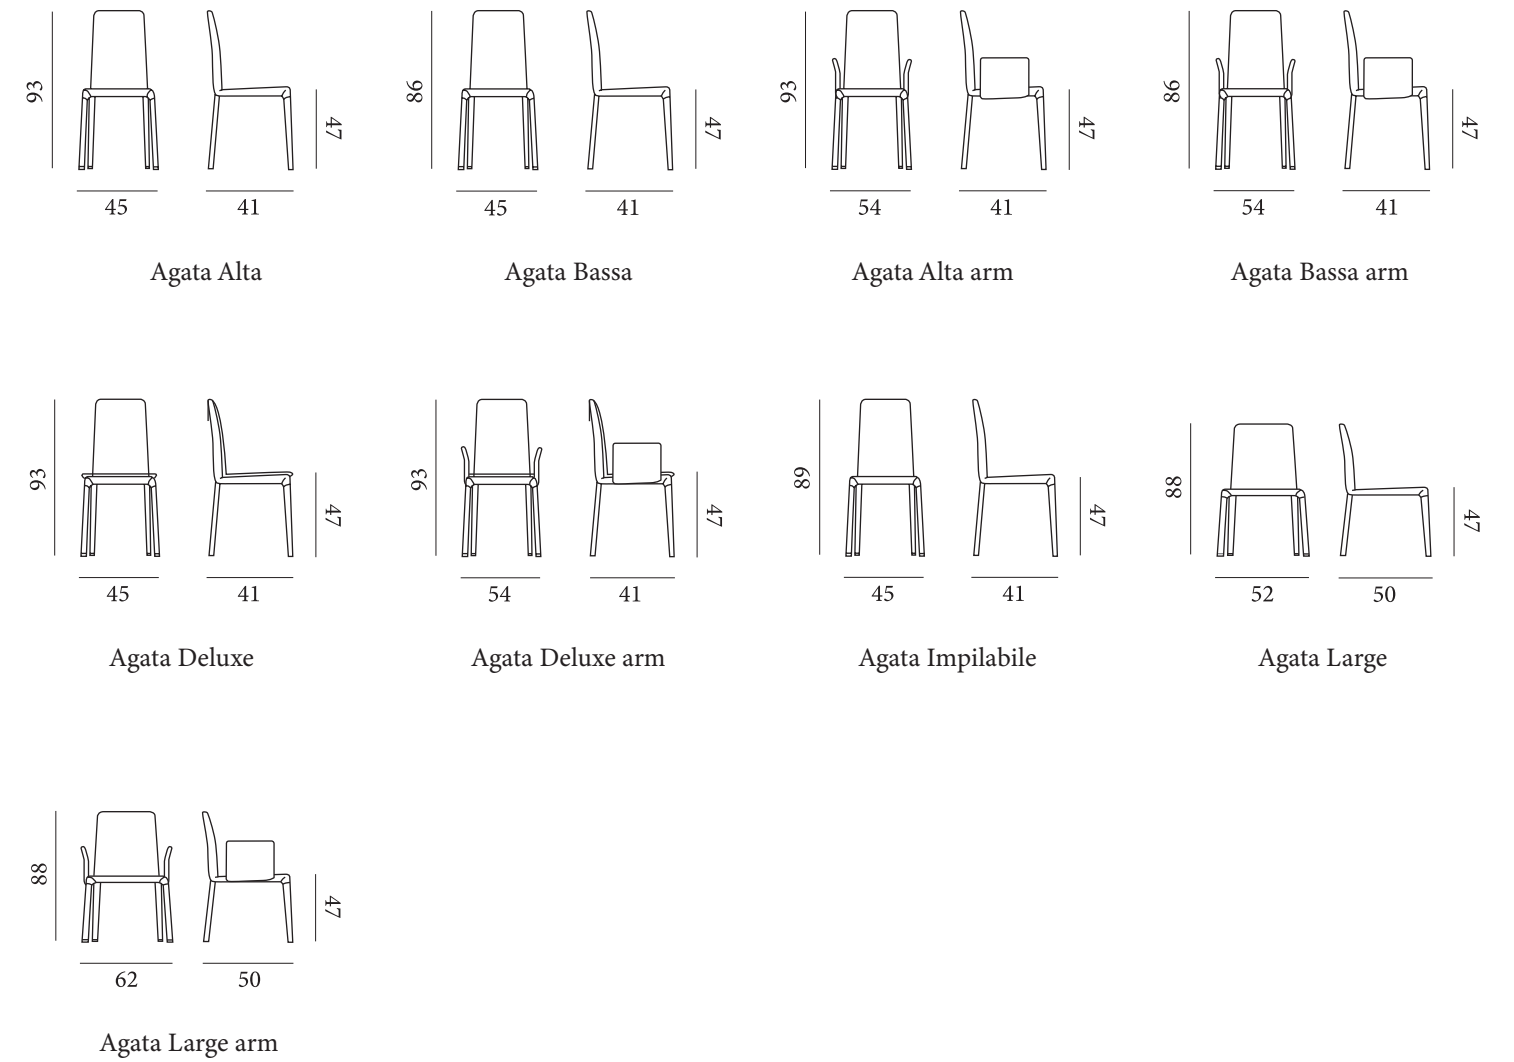

DIMENSIONS