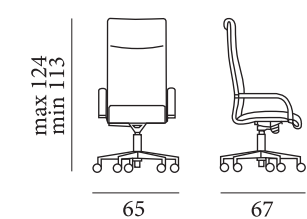

ANGEL
Julia Italia studio

DESCRIPTION

Typology	Office armchair
Structure	Steel structure
Characteristics	Non-deformable fireproof rubber
Seat / Backrest	Non-removable fabric or leather

DIMENSIONS

Angel presidenziale