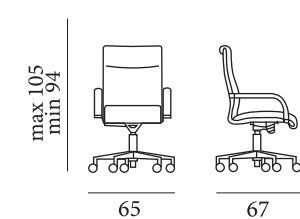

ANGEL
Julia Italia studio

DESCRIPTION

Typology	Office armchair
Structure	Steel structure
Characteristics	Non-deformable fireproof rubber
Seat / Backrest	Non-removable fabric or leather

DIMENSIONS

Angel presidenziale