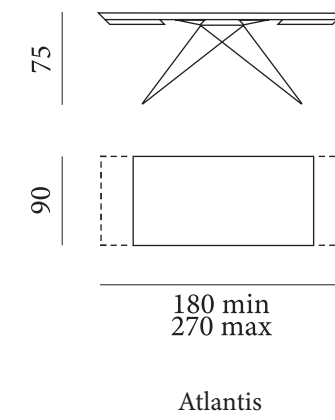

**ATLANTIS**  
Julia Italia studio

---

**DESCRIPTION**

Typology	Table
Structure	Painted metal structure with automatic extension system
Top	Medium density fiberboard veneered, ceramic

---

**DIMENSIONS**

**Julia Italia realizza tutte le sue collezioni in Italia usando componenti e materie prime selezionate.**