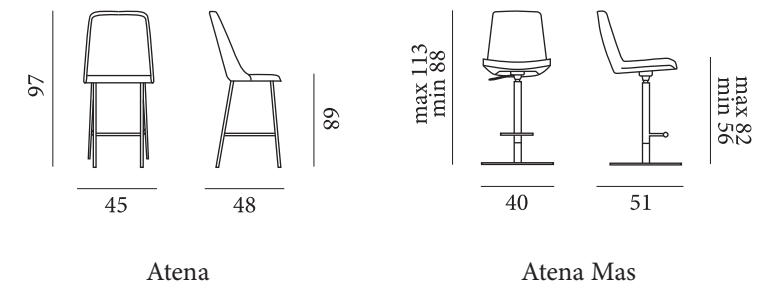

DIMENSIONS