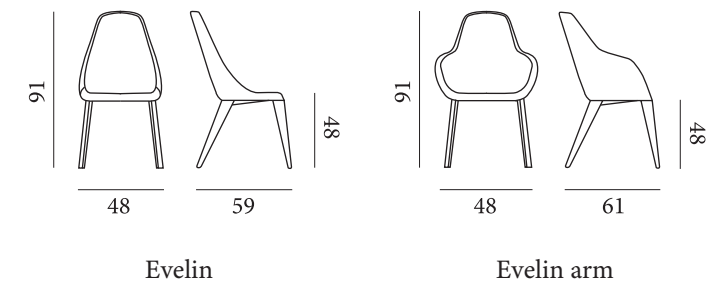

DIMENSIONS