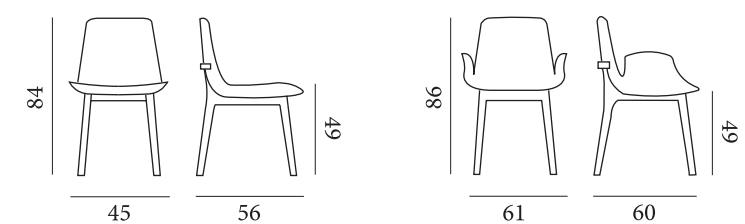

Isabel is the perfect synthesis between formal purity and contemporary comfort. Its slender and discreet silhouette, drawn by sharp lines and measured proportions, naturally interprets the most current environments. The armless version focuses on essentiality: a lightweight and functional seat, designed to optimize space without sacrificing comfort and style. The slight and enveloping curvature of the backrest welcomes the body discreetly, providing a feeling of balance and well-being. In the armrest variant, Isabel adds an extra level of comfort, keeping the fluidity of the design intact. The thin, integrated armrests confirm the elegance of the design gesture. In both versions, Isabel represents the Julia Italia approach: a precise, measured design, never redundant, capable of blending aesthetics and function with a naturalness that conquers.

**ISABEL**  
Julia Italia studio

---

**DESCRIPTION**

Typology	Chair
Structure	Ash structure
Characteristics	Non-deformable fireproof rubber
Seat / Backrest	Non-removable fabric or leather

---

**DIMENSIONS**