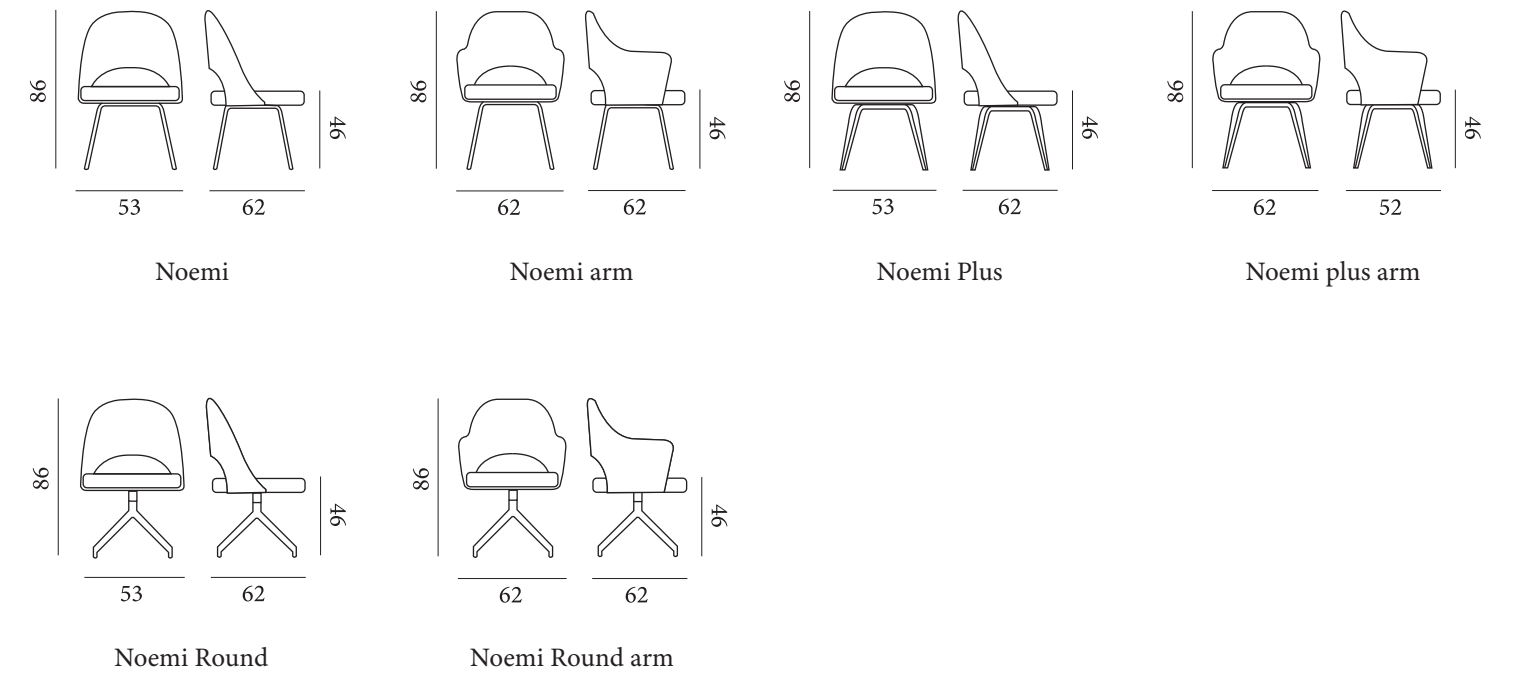

DIMENSIONS